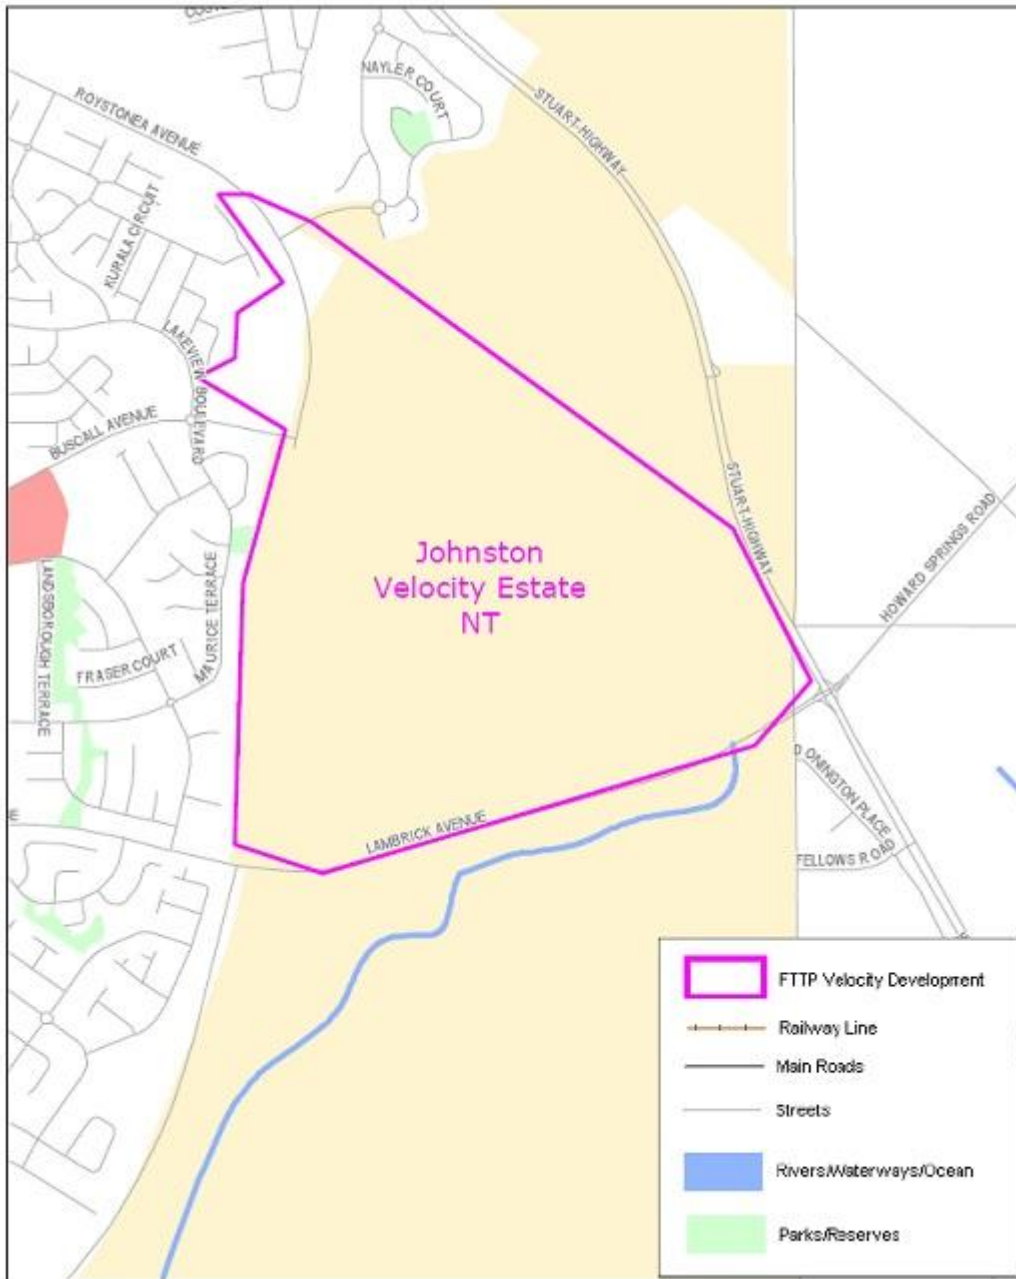

Annexure A to Schedule 1 – Specified Velocity Networks – Area Maps – Northern Territory

Legend for FTTP Velocity development maps is shown in Figure 1

Figure 1 - Legend for FTTP Velocity development maps

Note: All FTTP Velocity development maps included in this Annexure A are oriented so that North to South is the vertical axis.

Map 116

Map 117

Map 118