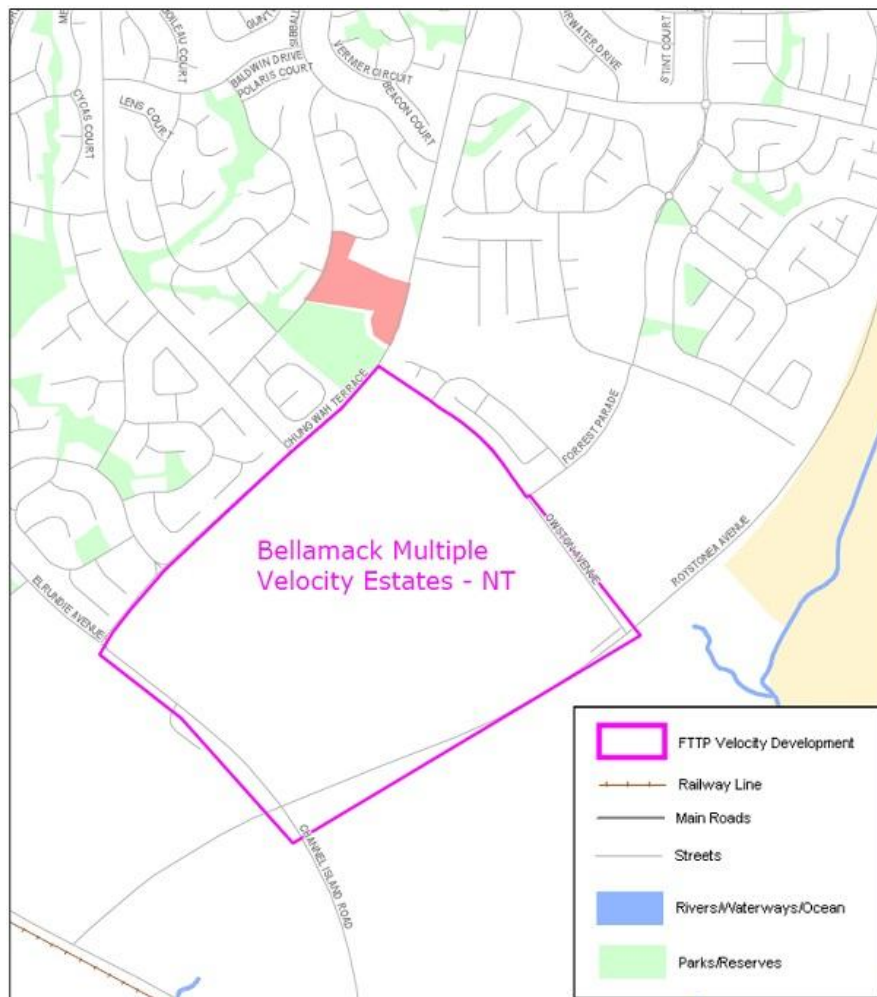

Annexure A to Schedule 1 – Specified Velocity Networks – Area Maps – Northern Territory

Legend for FTTP Velocity development maps is shown in Figure 1

Figure 1 - Legend for FTTP Velocity development maps

Note: All FTTP Velocity development maps included in this Annexure A are oriented so that North to South is the vertical axis.

Map 116

Map 117

Map 118