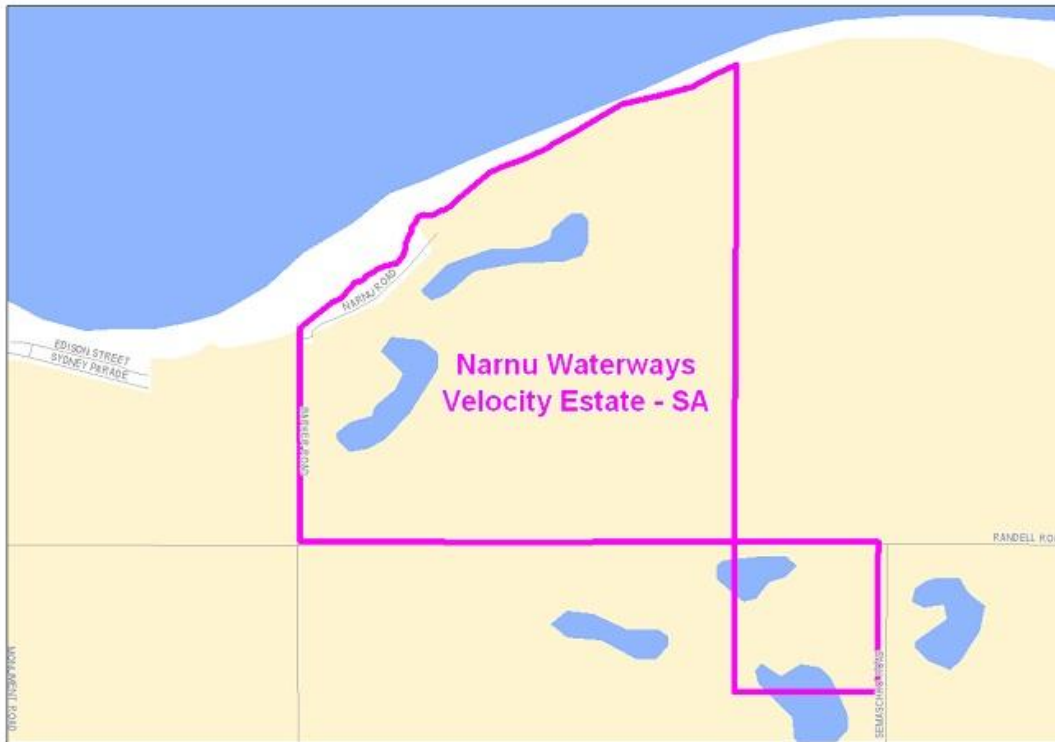

Annexure A to Schedule 1 – Specified Velocity Networks – Area Maps – South Australia

Legend for FTTP Velocity development maps is shown in Figure 1

Figure 1 - Legend for FTTP Velocity development maps

Note: All FTTP Velocity development maps included in this Annexure A are oriented so that North to South is the vertical axis.

Map 82

Map 83

Telecommunications (Network Exemption—Specified Velocity Networks)
Instrument 2012

Map 84

*Telecommunications (Network Exemption—Specified Velocity Networks)
Instrument 2012*

Map 85